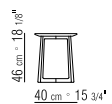

COD 20170

COD 20171

COD 20172

COD 20174