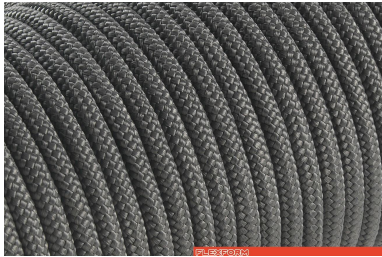

FLEXFORM

ANTHRACITE 8005

WHITE 8007

BORDEAUX 8002

BROWN 8004

SAND 8001

GREEN 8006

NATURAL 8102

STRAW 8101

ICE 8103

ANTHRACITE 8105

POLYPROPYLENE CORD - CARLOTTA OTD

The color shown in the image is purely indicative and could differ from the original; please refer to the sample.

INTERDESIGN

G28-G30, Design Centre Chelsea Harbour,, SW10 0XE, London, flexform@interdesignuk.com - www.flexformlondon.com