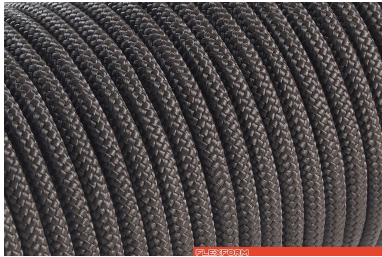

FLEXFORM

ANTHRACITE 8005

WHITE 8007

BORDEAUX 8002

BROWN 8004

SAND 8001

GREEN 8006

NATURAL 8102

STRAW 8101

ICE 8103

ANTHRACITE 8105

POLYPROPYLENE CORD - CARLOTTA OTD

The color shown in the image is purely indicative and could differ from the original; please refer to the sample.

INTERDESIGN

G28-G30, Design Centre Chelsea Harbour,, SW10 0XE, London, flexform@interdesignuk.com - www.flexformlondon.com