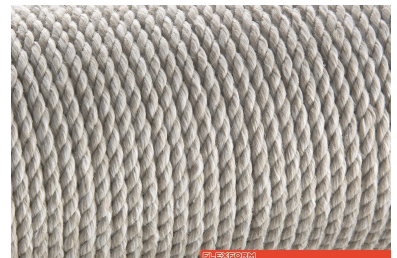

FLEXFORM

ANTHRACITE 8005

WHITE 8007

BORDEAUX 8002

BROWN 8004

SAND 8001

GREEN 8006

NATURAL 8102

STRAW 8101

ICE 8103

ANTHRACITE 8105

POLYPROPYLENE CORD - CARLOTTA OTD

The color shown in the image is purely indicative and could differ from the original; please refer to the sample.

INTERDESIGN

G28-G30, Design Centre Chelsea Harbour,, SW10 0XE, London, flexform@interdesignuk.com - www.flexformlondon.com