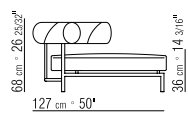

### Upholstery piping

tailored detail includes grosgrain piping that can be crafted in all the colors on the sample board.

2B103

---

2B199