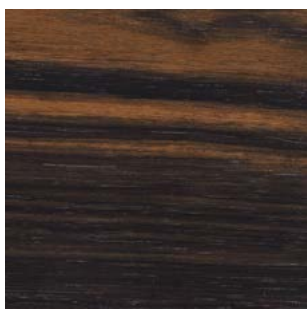

EBANO AMARA
AMARA EBONY
AMARA-EBENHOLZ