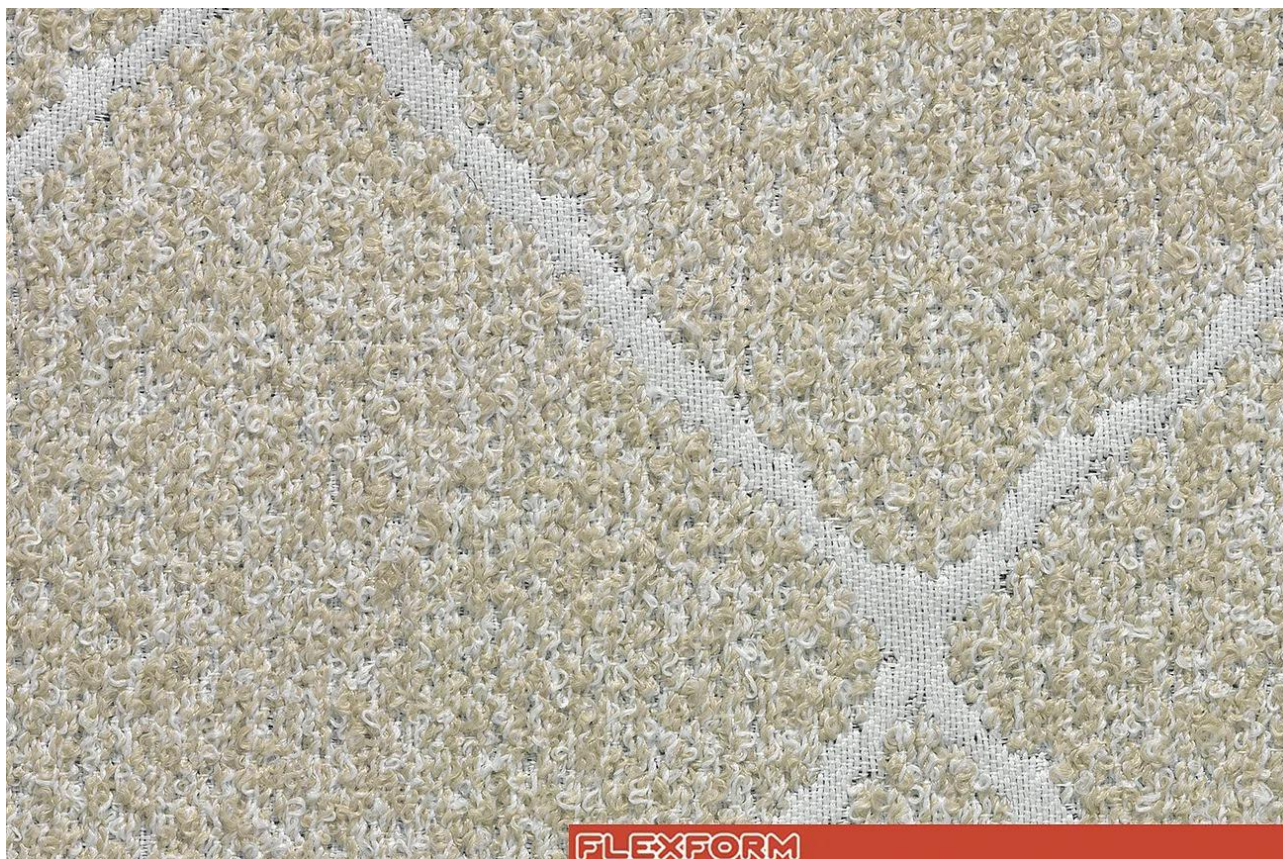

CAPO VERDE A250

POLYPROPYLENE

PATTERN

ECO FRIENDLY OUTDOOR

FIRE PROOF OUTDOOR

OUTDOOR BOUCLÉ

Available in a number of colors. The characteristics of the fabric may vary according to the shade.

- Category: **C**
- Composition: **100% PP.**
- Height: **140 cm**
- Color fastness: **6/7**
- Resistance: **30.000 ROTATION INDICATOR**

The color shown in the image is purely indicative and could differ from the original; please refer to the sample.

FLEXFORM Spa

Via Einaudi 23/25 20821 Meda (MB) Italy | Tel. +39 0362 3991 | info@flexform.it | www.flexform.it