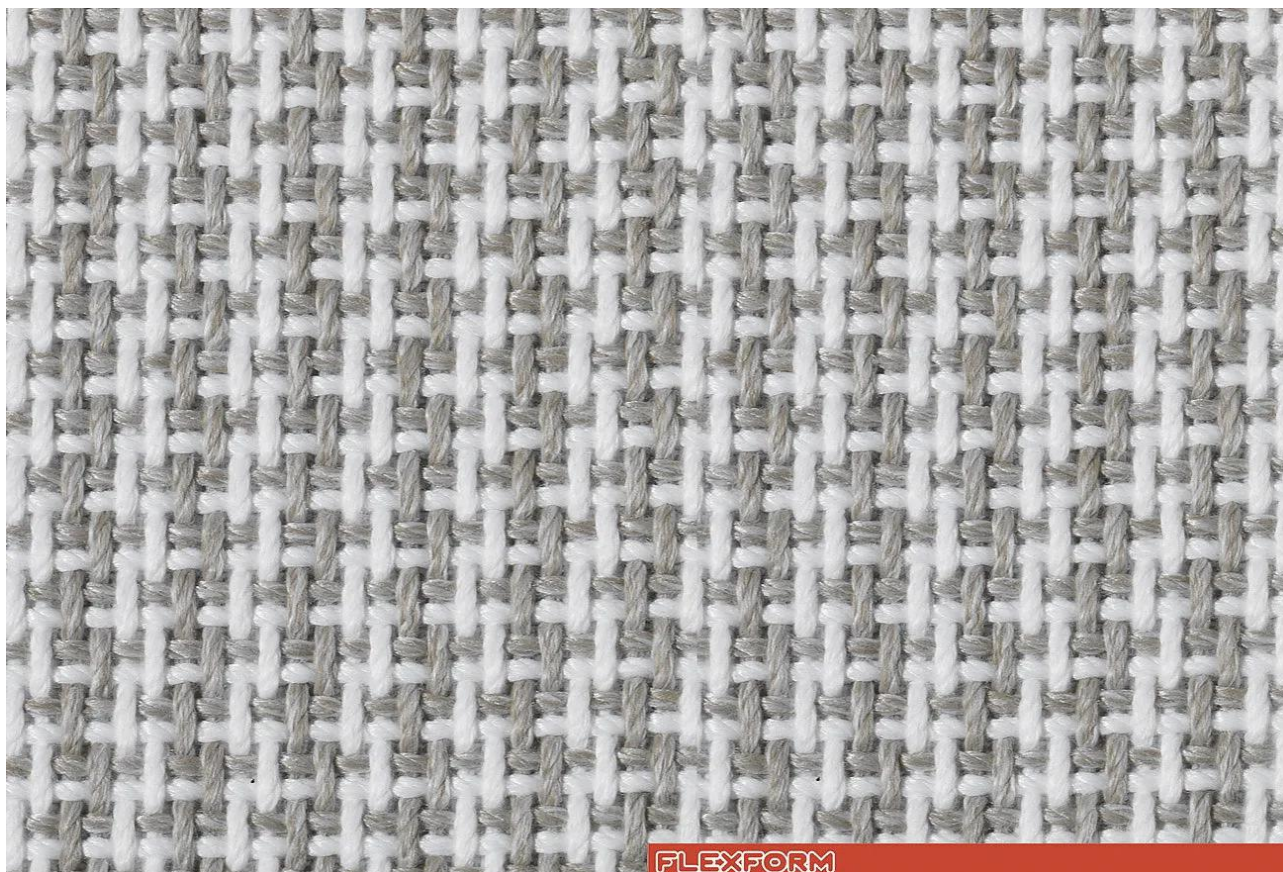

CAMELIA A50

POLYPROPYLENE

OUTDOOR CANVAS

ECO FRIENDLY OUTDOOR

FIRE PROOF OUTDOOR

PATTERN

Available in a number of colors. The characteristics of the fabric may vary according to the shade.

- Category: **C**
- Composition: **100% PP. OUTDOOR**
- Height: **140 cm**
- Color fastness: **7/8**
- Resistance: **35.000 ROTATION INDICATOR**