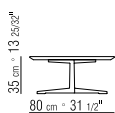

TOP IN THE FOLLOWING TYPES OF STONE: LAVA STONE, PORPHYRY, CARDOSO, BEOLA ARGENTATA.

TABLE TOPS 180X100-200X100-240X100-300X100 IN SOLID IROKO WOOD WITH NATURAL FINISH, STAINED GREY, OR LACQUERED WHITE FINISH, WITH STAINLESS STEEL 316 SUPPORT BARS

FEET IN THERMOPLASTIC MATERIAL

COVER IN WATER-REPELLENT MATERIAL.

THE COVER IS UPON REQUEST, WITH UPCHARGE

14XH0

14XH1

14XH2

14XH4

14XH5