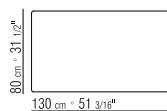

TOP IN THE FOLLOWING TYPES OF STONE: LAVA STONE, PORPHYRY, CARDOSO, BEOLA ARGENTATA.

TABLE TOPS 180X100-200X100-240X100-300X100 IN SOLID IROKO WOOD WITH NATURAL FINISH, STAINED GREY, OR LACQUERED WHITE FINISH, WITH STAINLESS STEEL 316 SUPPORT BARS

FEET IN THERMOPLASTIC MATERIAL

COVER IN WATER-REPELLENT MATERIAL.

THE COVER IS UPON REQUEST, WITH UPCHARGE

14XH0

14XH1

14XH2

14XH4

14XH5