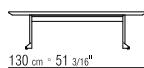

TOP IN THE FOLLOWING TYPES OF STONE: LAVA STONE, PORPHYRY, CARDOSO, BEOLA ARGENTATA.

TABLE TOPS 180X100-200X100-240X100-300X100 IN SOLID IROKO WOOD WITH NATURAL FINISH, STAINED GREY, OR LACQUERED WHITE FINISH, WITH STAINLESS STEEL 316 SUPPORT BARS

FEET IN THERMOPLASTIC MATERIAL

COVER IN WATER-REPELLENT MATERIAL.

THE COVER IS UPON REQUEST, WITH UPCHARGE

14XH0

14XH1

14XH2

14XH4

14XH5