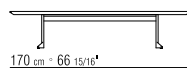

TOP IN THE FOLLOWING TYPES OF STONE: LAVA STONE, PORPHYRY, CARDOSO, BEOLA ARGENTATA.

TABLE TOPS 180X100-200X100-240X100-300X100 IN SOLID IROKO WOOD WITH NATURAL FINISH, STAINED GREY, OR LACQUERED WHITE FINISH, WITH STAINLESS STEEL 316 SUPPORT BARS

FEET IN THERMOPLASTIC MATERIAL

COVER IN WATER-REPELLENT MATERIAL.

THE COVER IS UPON REQUEST, WITH UPCHARGE

14XH0

14XH1

14XH2

14XH4

14XH5