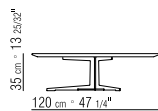

TOP IN THE FOLLOWING TYPES OF STONE: LAVA STONE, PORPHYRY, CARDOSO, BEOLA ARGENTATA.

TABLE TOPS 180X100-200X100-240X100-300X100 IN SOLID IROKO WOOD WITH NATURAL FINISH, STAINED GREY, OR LACQUERED WHITE FINISH, WITH STAINLESS STEEL 316 SUPPORT BARS

FEET IN THERMOPLASTIC MATERIAL

COVER IN WATER-REPELLENT MATERIAL.

THE COVER IS UPON REQUEST, WITH UPCHARGE

14XH0

14XH1

14XH2

14XH4

14XH5