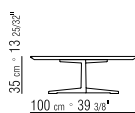

TOP IN THE FOLLOWING TYPES OF STONE: LAVA STONE, PORPHYRY, CARDOSO, BEOLA ARGENTATA.

TABLE TOPS 180X100-200X100-240X100-300X100 IN SOLID IROKO WOOD WITH NATURAL FINISH, STAINED GREY, OR LACQUERED WHITE FINISH, WITH STAINLESS STEEL 316 SUPPORT BARS

FEET IN THERMOPLASTIC MATERIAL

COVER IN WATER-REPELLENT MATERIAL.

THE COVER IS UPON REQUEST, WITH UPCHARGE

14XH0

14XH1

14XH2

14XH4

14XH5