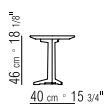

TOP IN THE FOLLOWING TYPES OF STONE: LAVA STONE, PORPHYRY, CARDOSO, BEOLA ARGENTATA.

TABLE TOPS 180X100-200X100-240X100-300X100 IN SOLID IROKO WOOD WITH NATURAL FINISH, STAINED GREY, OR LACQUERED WHITE FINISH, WITH STAINLESS STEEL 316 SUPPORT BARS

FEET IN THERMOPLASTIC MATERIAL

COVER IN WATER-REPELLENT MATERIAL.

THE COVER IS UPON REQUEST, WITH UPCHARGE

14XH0

14XH1

14XH2

14XH4

14XH5