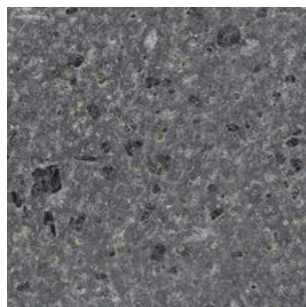

FLEXFORM

OUTDOOR | MADE IN ITALY

PIETRE STONES

TIPI TYPE
OUTDOOR

PIETRE STONES

BEOLA ARGENTATA
BEOLA ARGENTATA
SILBERGNEIS

PIETRA DEL CARDOSO
PIETRA DEL CARDOSO
CARDOSO

PIETRA LAVICA
LAVA STONE
LAVASTEIN