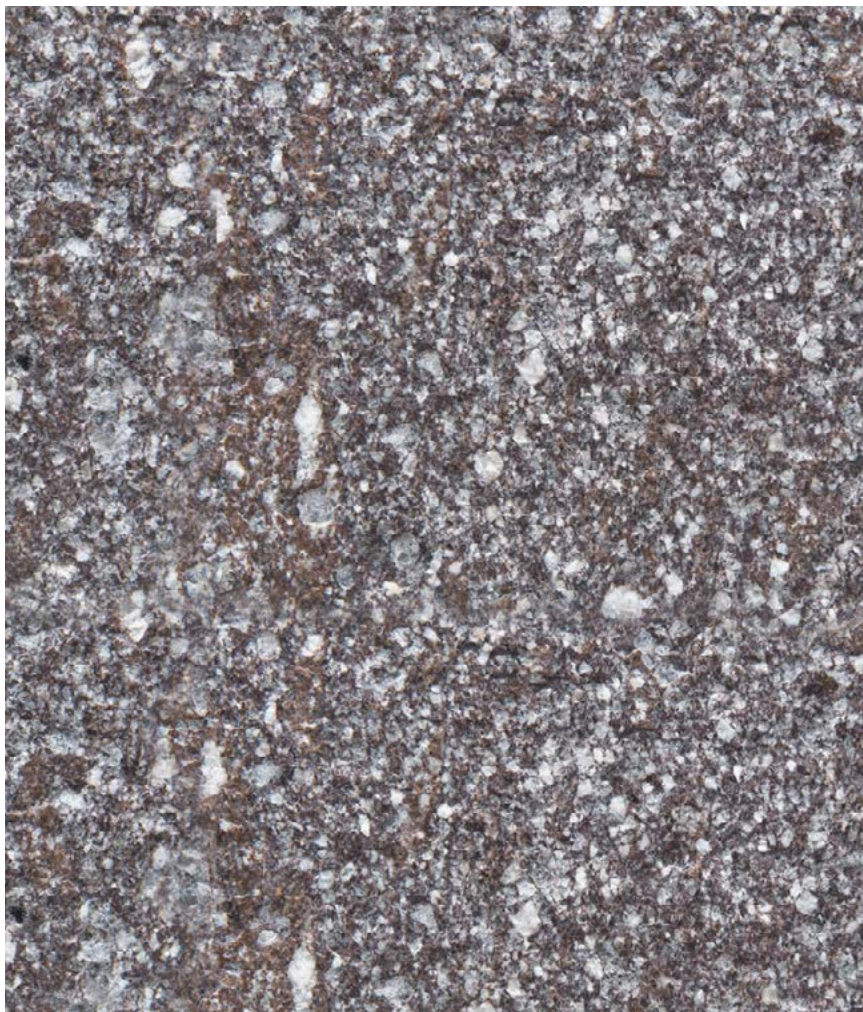

FLEXFORM

OUTDOOR | MADE IN ITALY

PIETRE STONES

TIPI TYPE
OUTDOOR

PIETRE STONES

BEOLA ARGENTATA
BEOLA ARGENTATA
SILBERGNEIS

PIETRA DEL CARDOSO
PIETRA DEL CARDOSO
CARDOSO

PIETRA LAVICA
LAVA STONE
LAVASTEIN