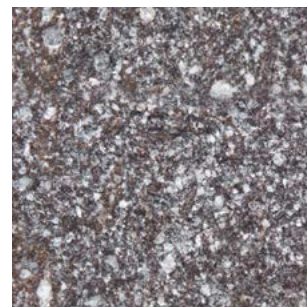

FLEXFORM

OUTDOOR | MADE IN ITALY

PIETRE STONES

TIPI TYPE
OUTDOOR

PIETRE STONES

BEOLA ARGENTATA
BEOLA ARGENTATA
SILBERGNEIS

PIETRA DEL CARDOSO
PIETRA DEL CARDOSO
CARDOSO

PIETRA LAVICA
LAVA STONE
LAVASTEIN

PORFIDO
PORPHYRY
PORPHYR