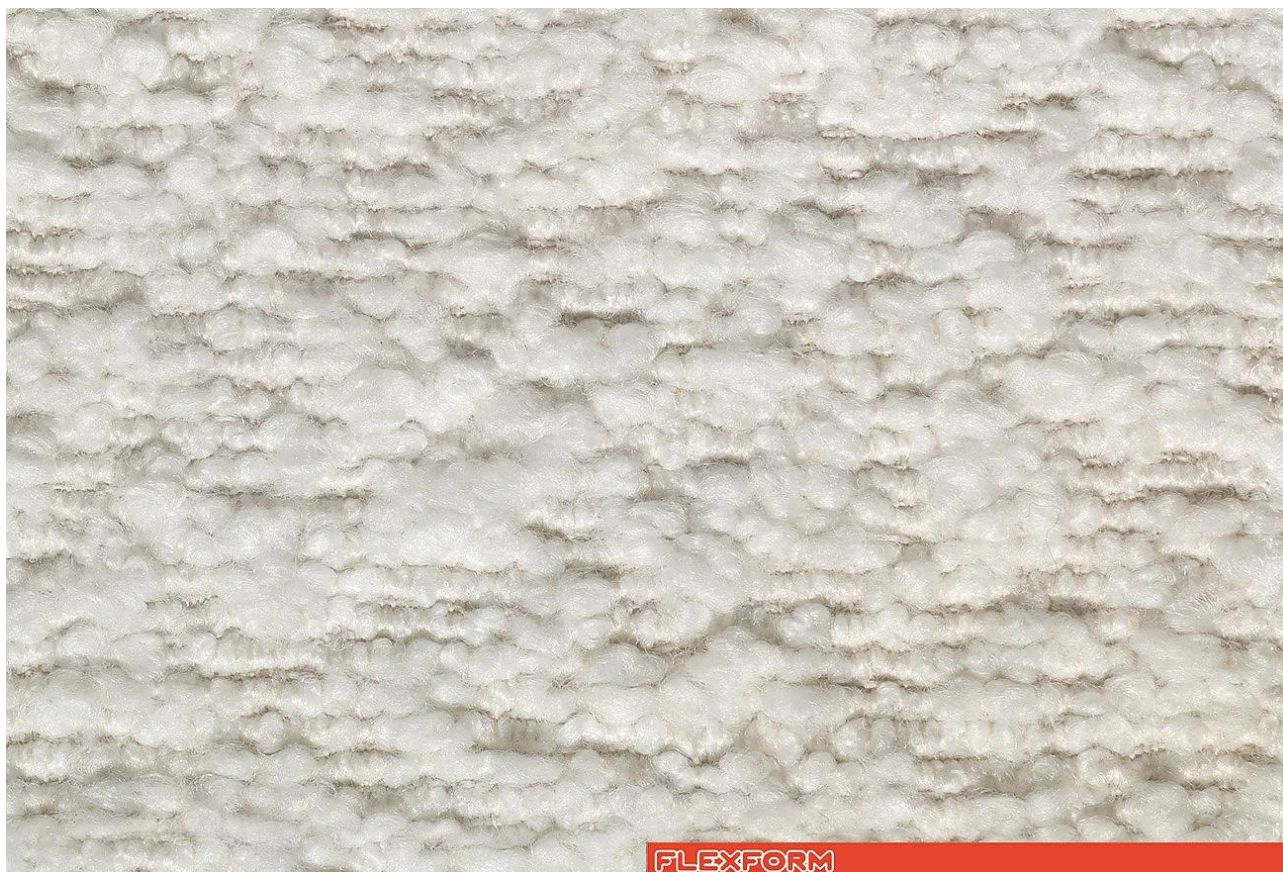

CONNIE A210

POLYPROPYLENE
OUTDOOR BOUCLÉ
FIRE PROOF OUTDOOR

Available in a number of colors. The characteristics of the fabric may vary according to the shade.

- Category: **C**
- Composition: **65% POLYPROPYLENE - 35% POLYESTER**
- Height: **140 cm**
- Color fastness: **7**
- Resistance: **40.000 ROTATION INDICATOR**